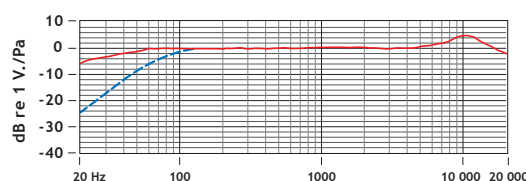

Frequency response