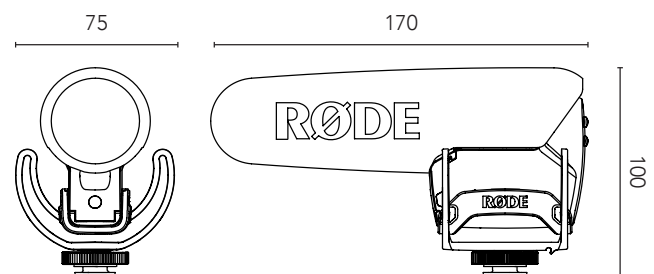

Specifications

Acoustic Principle	Line Gradient
Directional Pattern	Super-Cardioid
Frequency Range	40Hz ~ 20,000Hz (selectable HPF@80Hz)
Sensitivity	-32 dB re 1V/Pa (20mV @ 94dB SPL) ± 2dB @ 1KHz
Output Impedance	200Ω
Equivalent Noise	14dB
Maximum Output	+6.9dBu (@ 1% THD into 1kΩ)
Dynamic Range	120dB (as per IEC651)
Maximum SPL	134dB (@ 1kHz, 1% THD into 1kΩ load)
Signal/Noise	80db
Power Req.	9V alkaline battery (Current 7.8mA)
Dimensions	75mm x 100mm x 170mm (2.95" x 3.93" x 6.69")
Output Connection	3.5mm stereo mini-jack (dual mono)
Net Weight	85g (3oz)

Features

- Rycote® Lyre® shock mounting onboard
- All new capsule with lower noise and higher sensitivity
- Broadcast recording quality condenser microphone
- Compact form factor (150mm/6" length)
- Ultra lightweight (85g/3oz)
- 9V battery powered - over 70 hours use (alkaline)
- Integrated shock mounting
- Integrated foam windscreen
- 3.5mm stereo mini-jack output (dual mono)
- Two step High Pass Filter (flat, 80Hz)
- Three position level control (-10dB, 0, +20dB)
- Camera shoe mount with 3/8" thread for easy boompole mounting
- 10 year warranty with online registration at www.rodemic.com/warranty